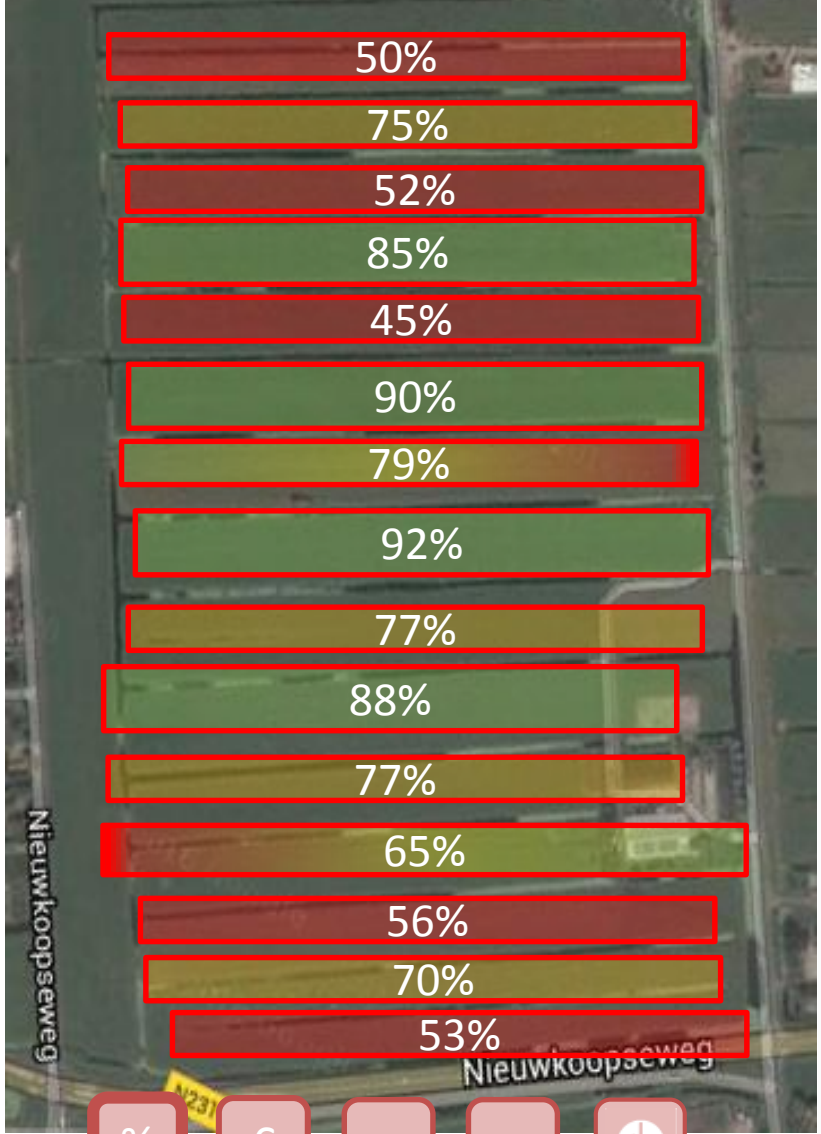

Main
menu

Main
menu

Main menu

Average quality

Average: 70.3%

% € KG1 KG2 ↻

Overall view Main menu

Revenue

Average: €134.40

Navigation bar containing icons for percentage (%), Euro symbol (€), KG1, KG2, and a refresh/clock icon. Below these are two large buttons: "Overall view" and "Main menu". To the right is a colorful geometric logo.

Processed today

Average: 12.5 kg

Navigation bar with icons for percentage (%), Euro (€), KG1, KG2, and a refresh/clock icon. Below the icons are two buttons: 'Overall view' and 'Main menu'. To the right is a red and green geometric logo.