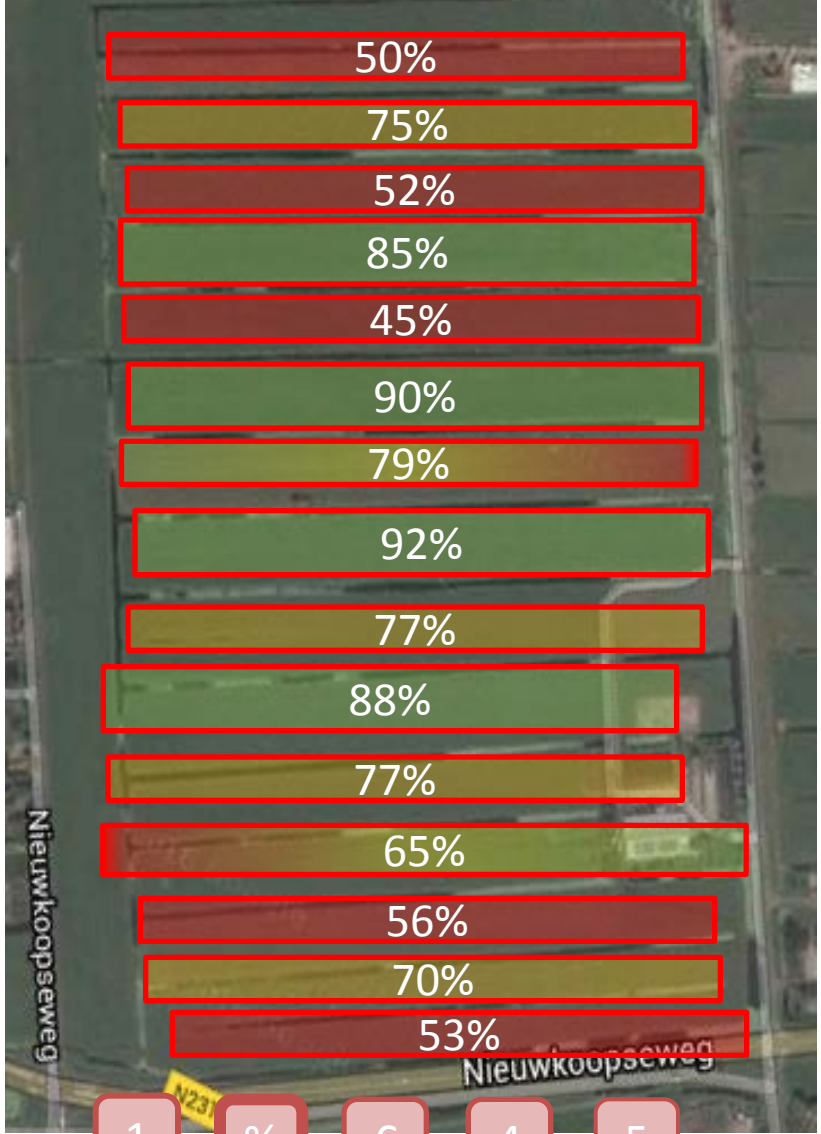

Main menu

Main
menu

Main
menu

Main
menu

Processed today

Average: 12.5 kg

- 1
- %
- €
- 4
- 5

Overall view

Main menu

Average quality

Average: 70.3%

Nieuwkoopseweg

Nieuwkoopseweg

1 % € 4 5

Overall view

Main menu