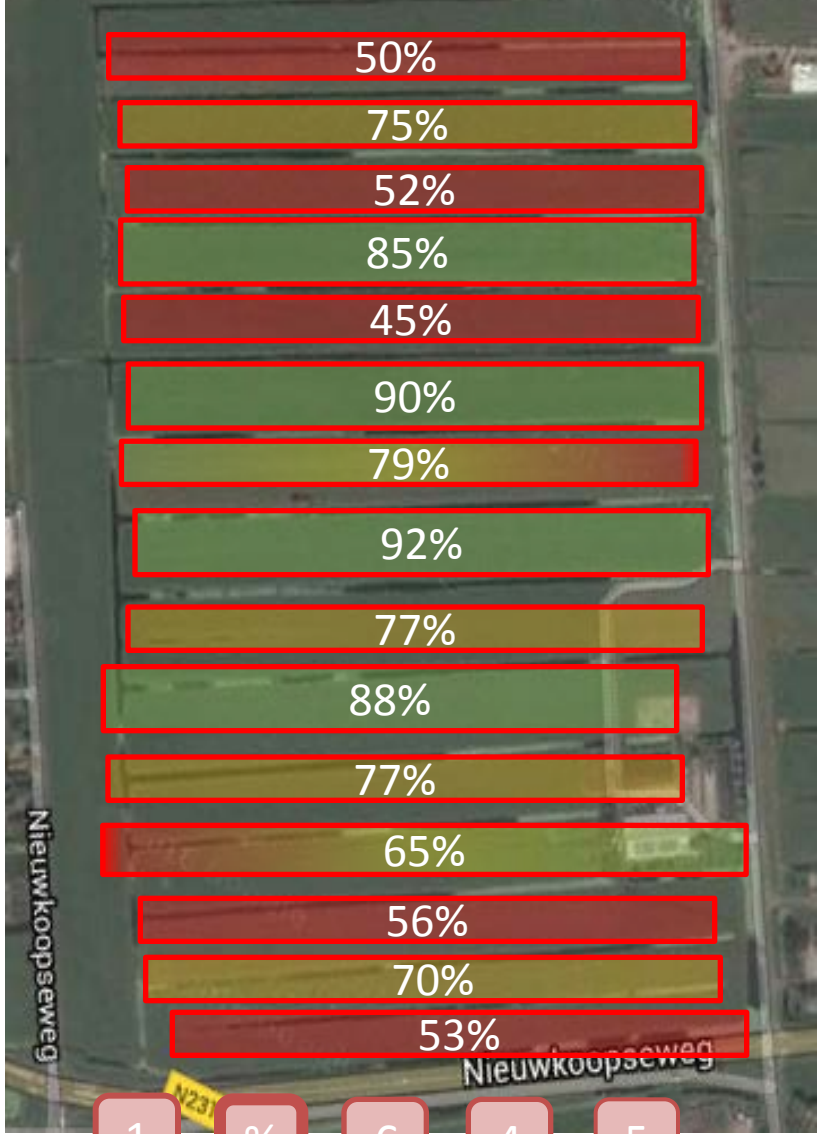

Average quality

Average: 70.3%

Nieuwkoopseweg

Nieuwkoopseweg

1 % € 4 5

Overall view

Main menu