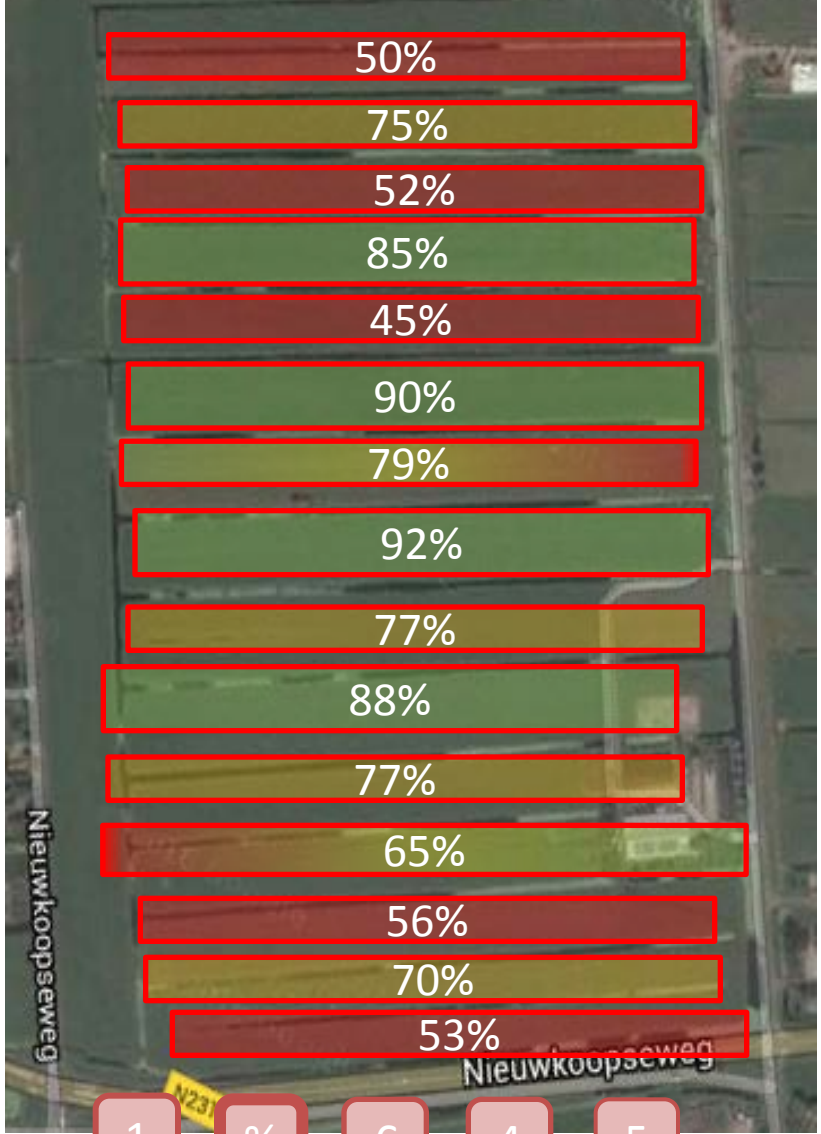

# Processed today

Average: 12.5 kg

- 1
- %
- €
- 4
- 5

Overall view

Main menu

# Average quality

Average: 70.3%

Nieuwkoopseweg

Nieuwkoopseweg

1 % € 4 5

Overall view

Main menu