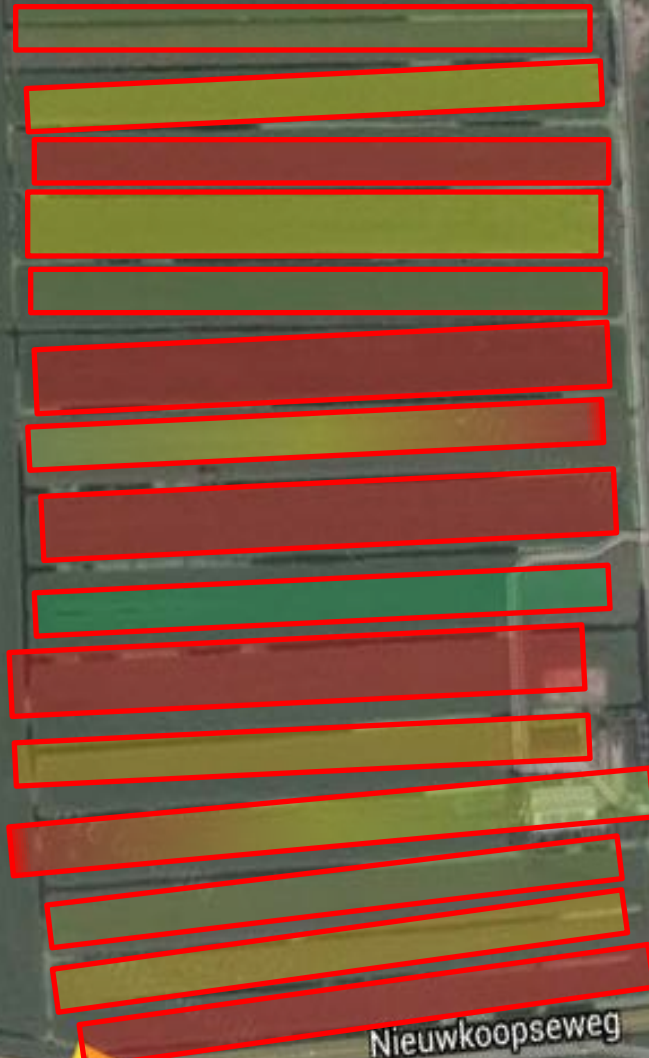

Main menu

Main menu

Processed today

- 1
- 2
- 3
- 4
- 5

Overall view

Main menu

Average quality

- 1
- 2
- 3
- 4
- 5

Overall view

Main menu

Revenue

- 1
- 2
- 3
- 4
- 5

Overall view

Main menu

Time to harvest

- 1
- 2
- 3
- 4
- 5

Back

Main
menu

Area 7

Processed today 70 kg

Avg. Quality 95%

Revenue €125,68

Time to harvest 1 day

Kgs left 50 kg