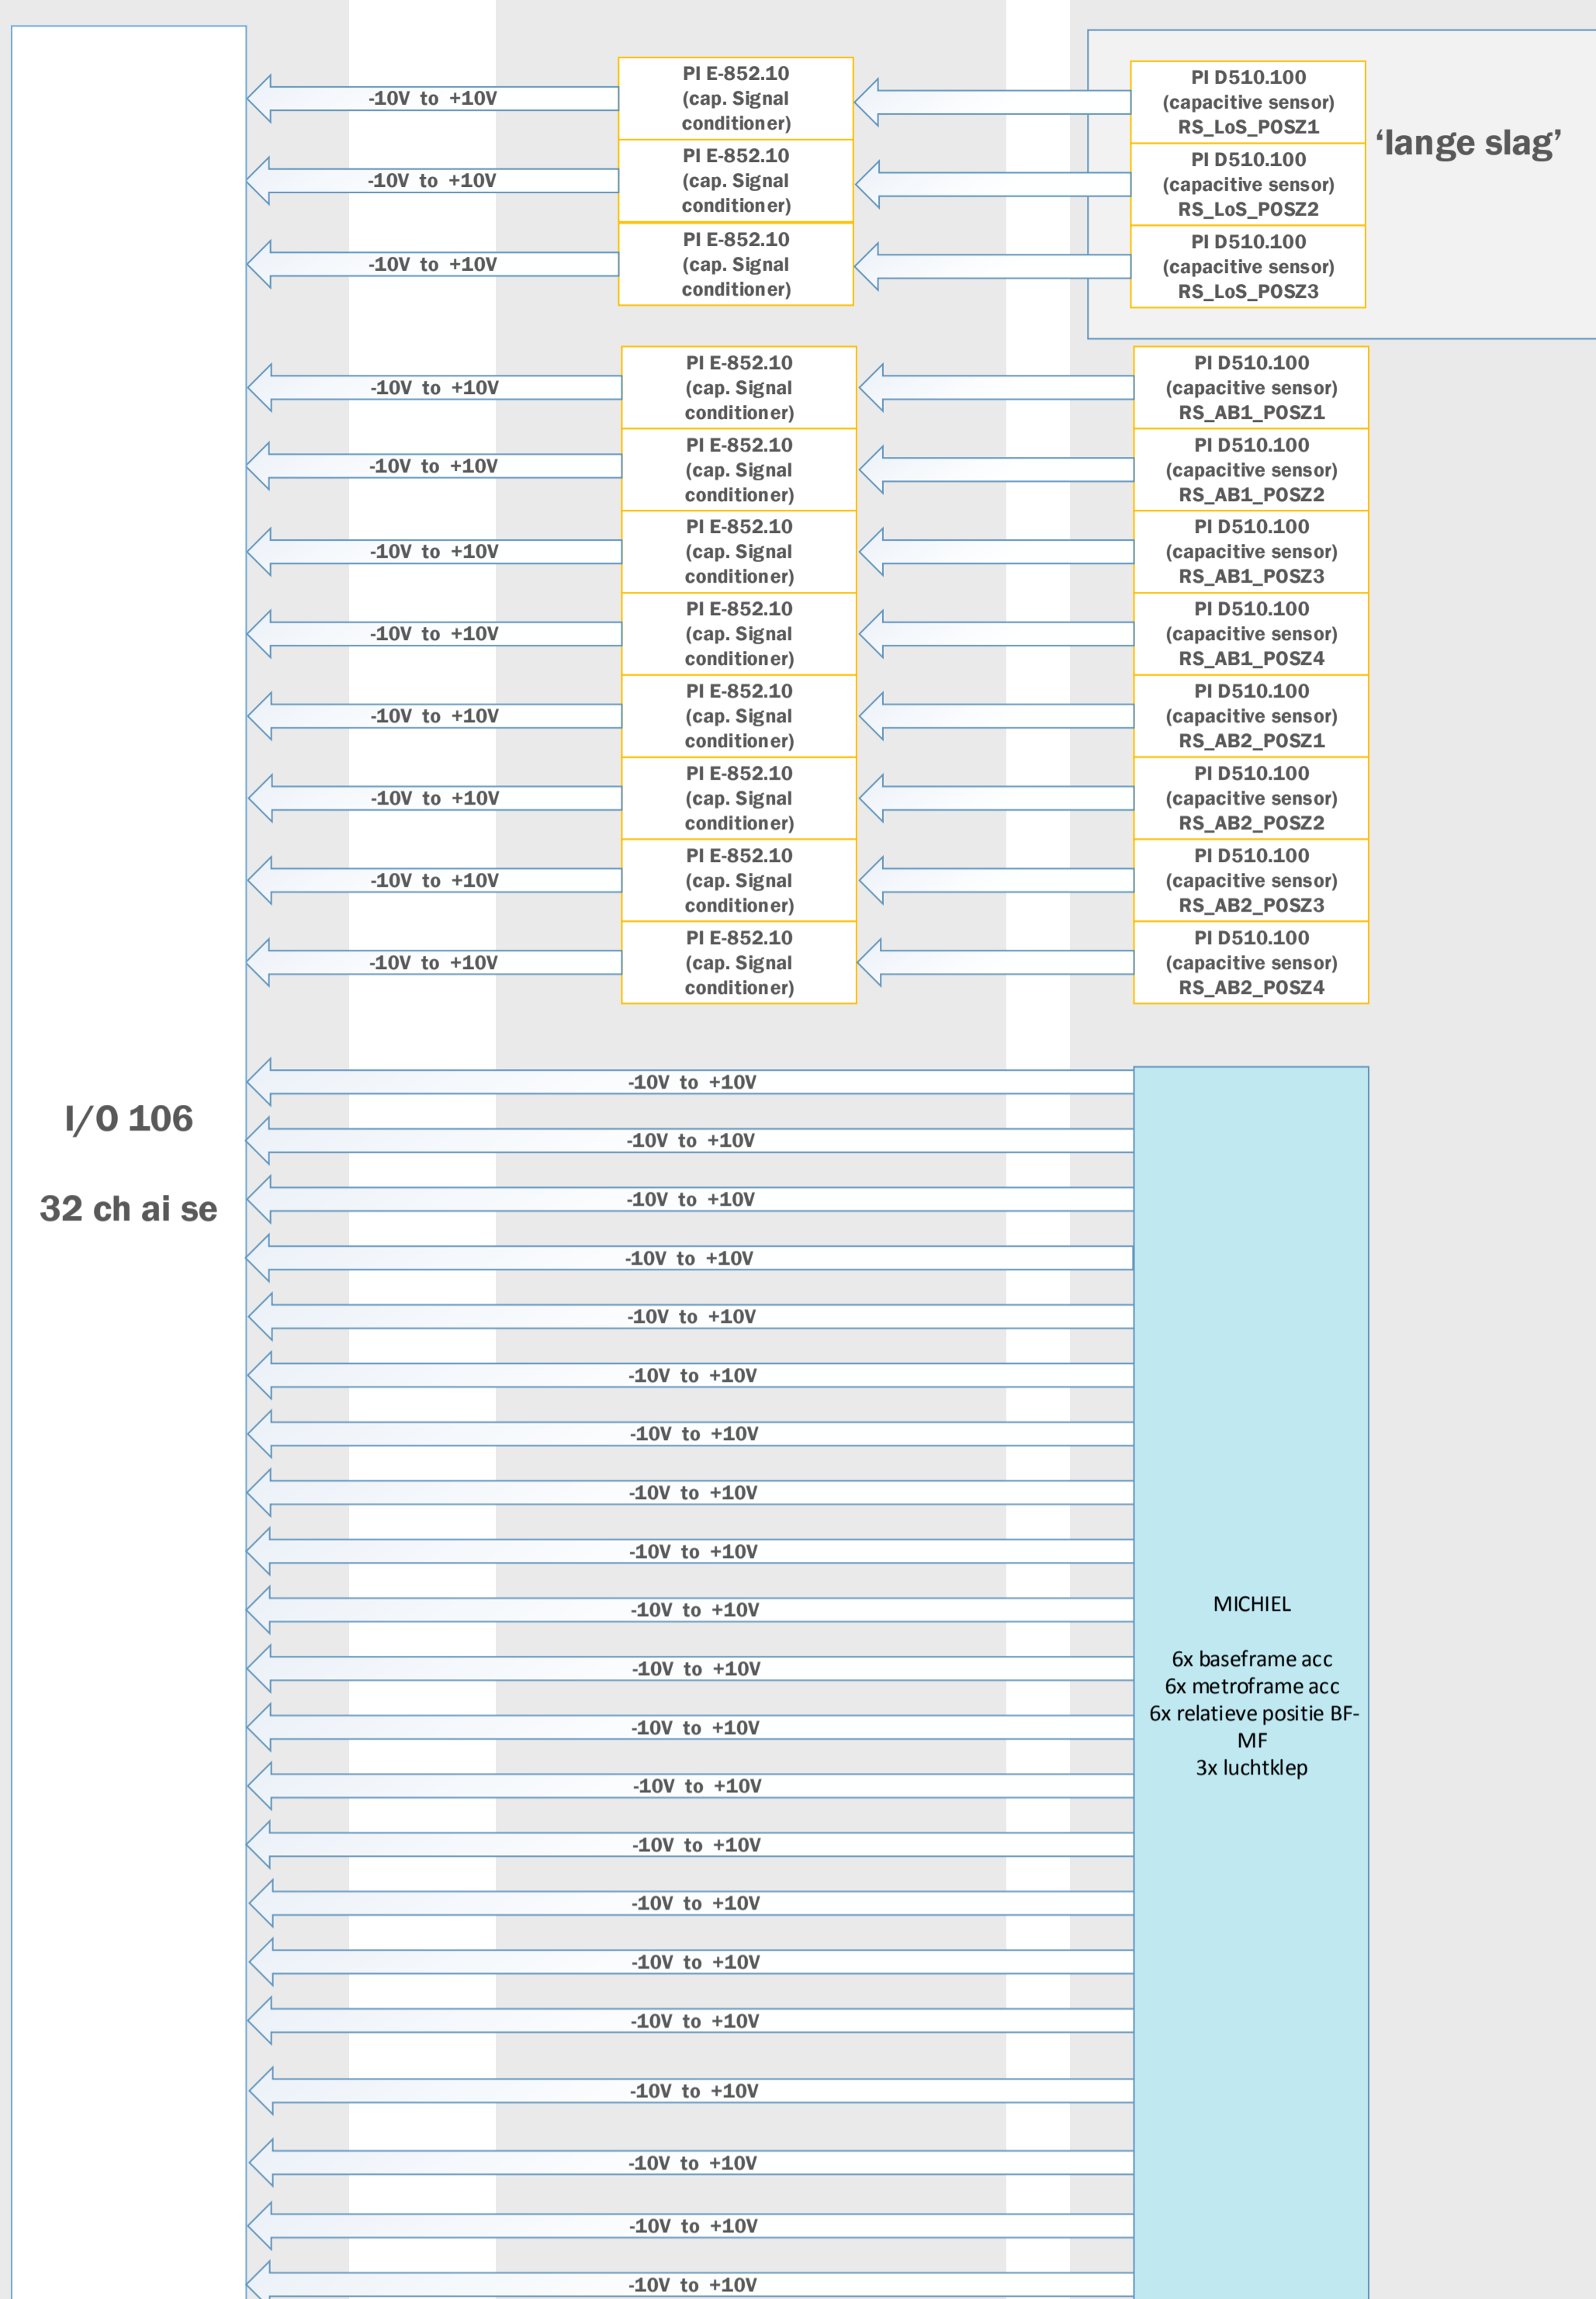

RT SYSTEM

SIGNAL CONDITIONING

SENSORS & ACTUATORS

Speedgoat performance realtime target machine

**Total:**

32 Simultane analoge inputs: 25 in use  
 16 Simultane analoge outputs: 15 in use  
 10 encoder inputs: 10 in use