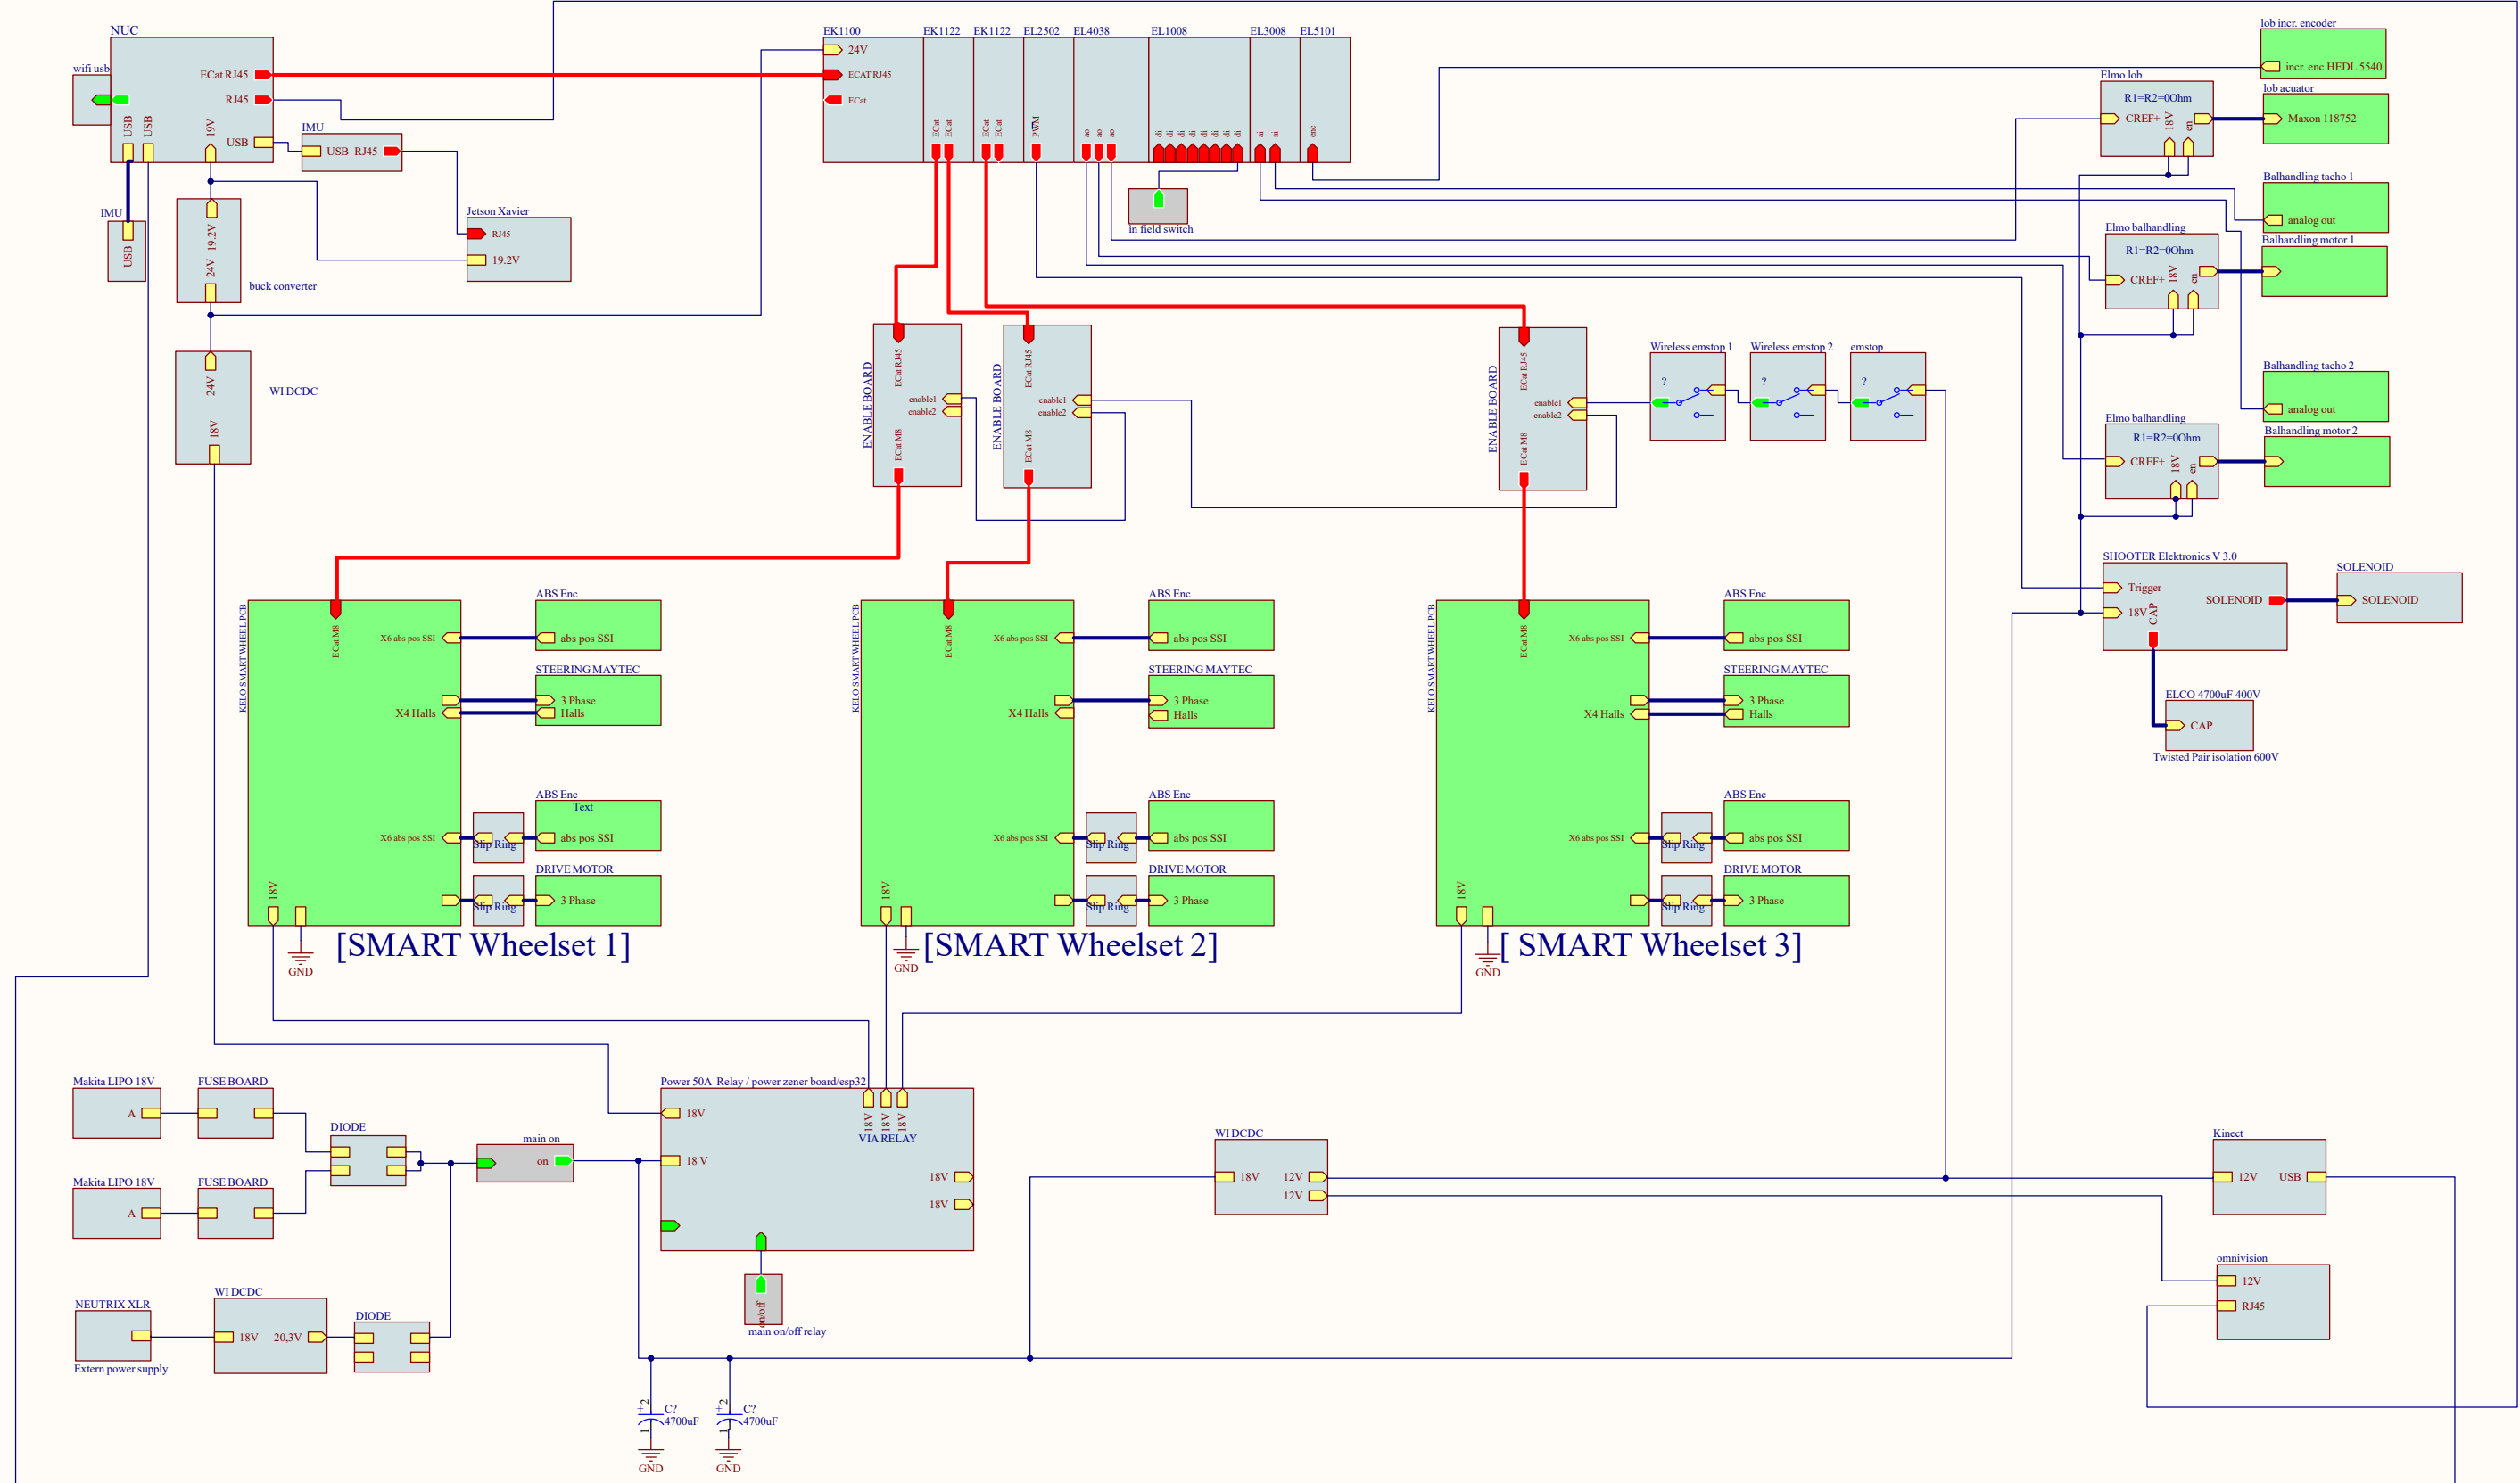

E architecture SWERVE V- 4.0

Title			E architecture SWERVE V- 4.0		
Size	Number	Revision			
Date:	6/15/2023	Sheet of			
File:	C:\Users\... \SWERVE DRIVE V4.SchDoc	Drawn By:		Ruud van den Bogaert	