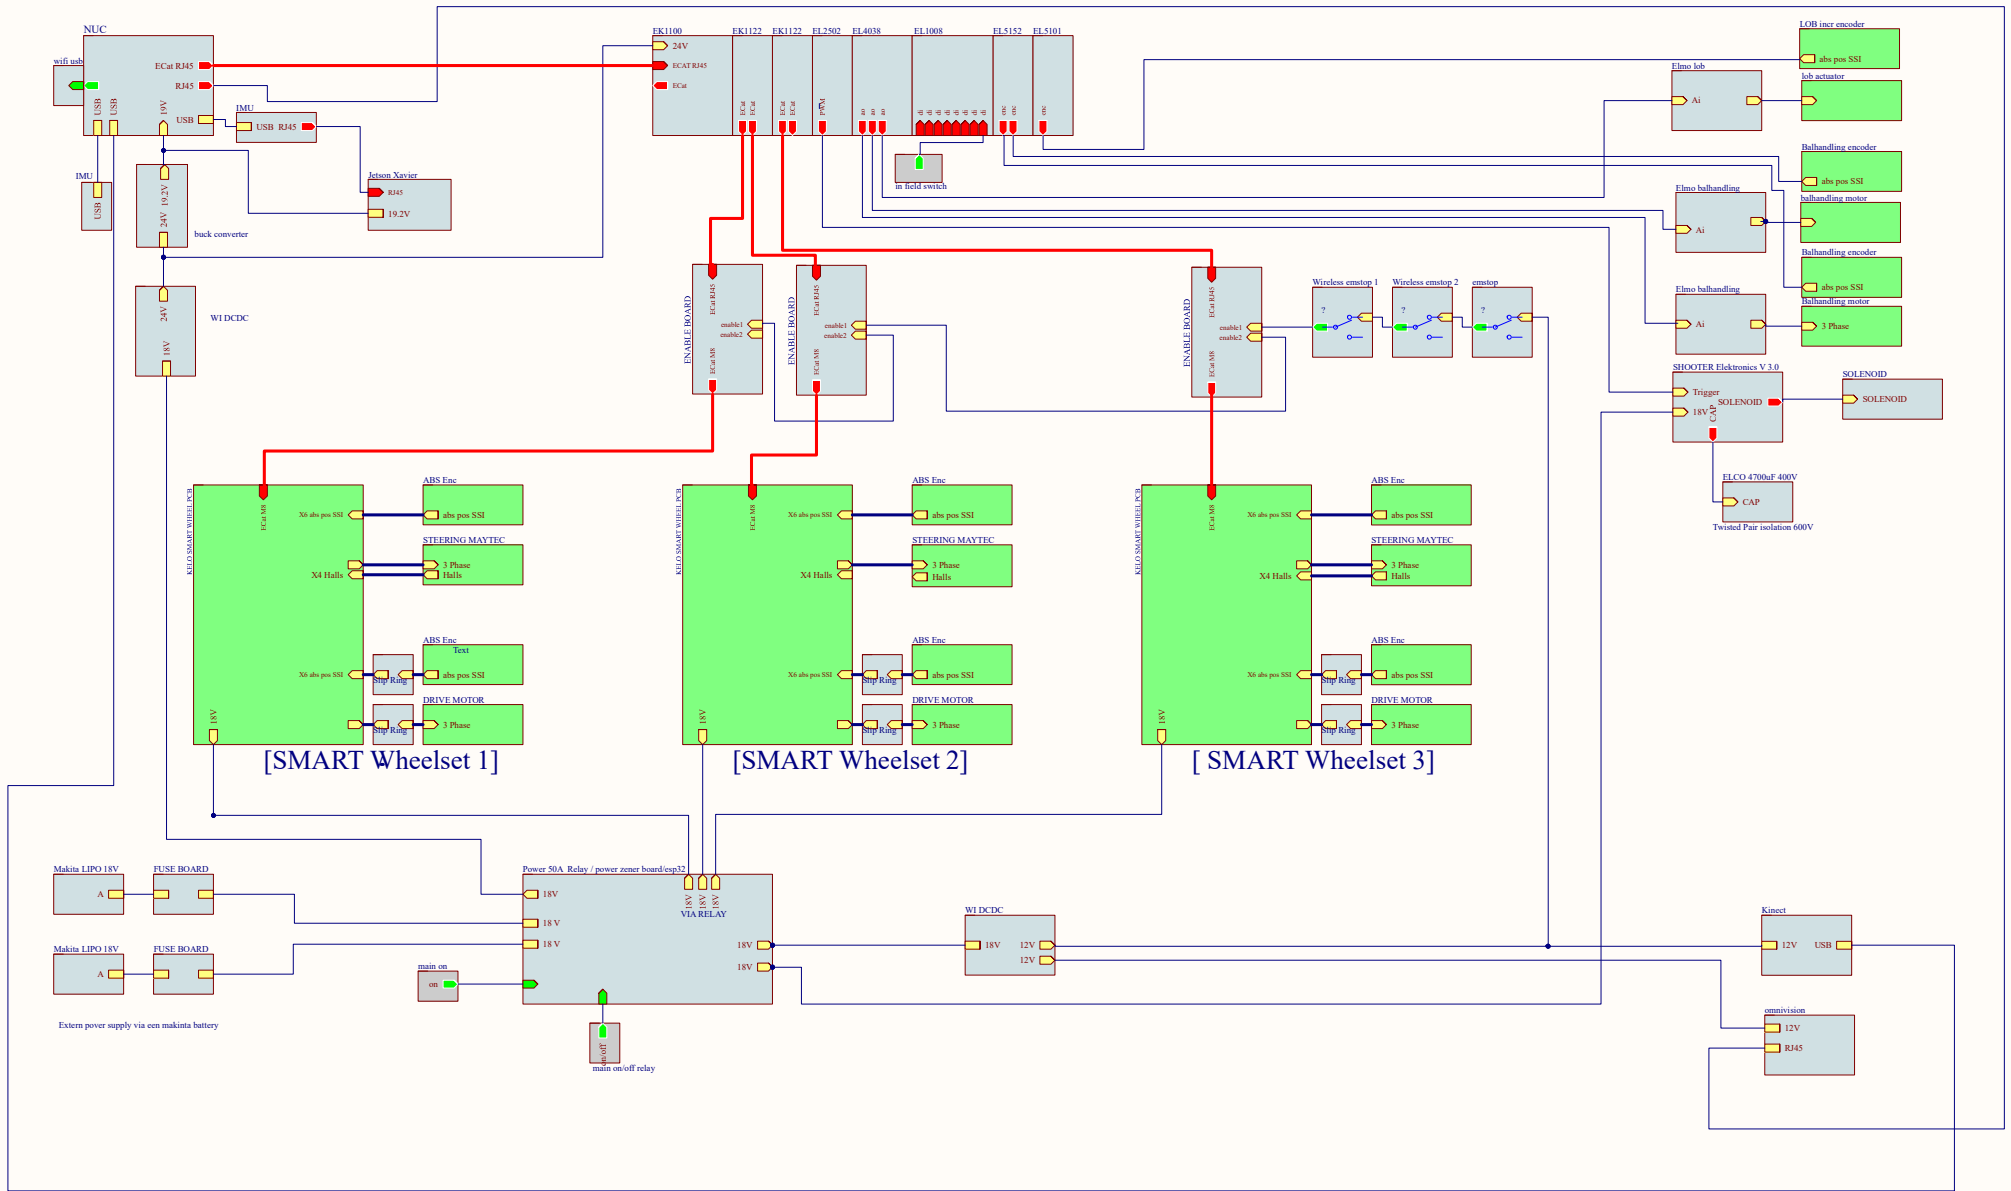

E architecture SWERVE V- 3.1

Title			E architecture SWERVE V-3.1		
Size	Number	Revision			
A2					
Date:	2/10/2023	Sheet of			
File:	C:\Users\... SWERVE DRIVE V3 SchDoc	Drawn By:		Ruel van den Bogaert	